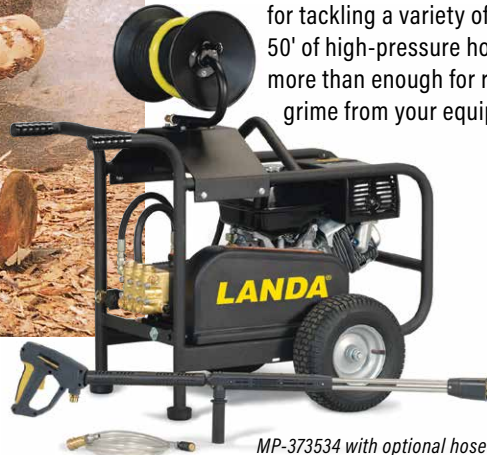

■ **5-Gallon Fuel Tank** provides up to 5 hours of continuous cleaning so you don't have to break for refueling (5000 PSI model only).

■ Industrial-duty, gasoline-powered **Honda Engine**

■ **Illustrated Labels** with universal graphics and symbols make operating instructions and warnings easy to understand for operator convenience and owner liability protection.

■ Easy-to-attach **Detergent Injector** for convenience in applying soap.

■ **Inlet Filter** strainer protects pump from debris.

■ Rugged roll cage and 10-gauge steel chassis is protected with weather-resistant **Epoxy Powder Coat Paint**.

■ Durable polyurethane **Battery Box** with vibration isolators for secure ride comes standard with the electric-start models (battery not included).

■ There are many **Safety Features** including a thermal pump protector and hand brake to prevent rolling while unattended.

www.landa.com

WHY CHOOSE THE MP

With a variety of available engines delivering up to 5000 PSI, there is no other cold water pressure washer on the market with such versatility and blasting power as these series offer. Portable and rugged, they come equipped with a high-impact steel roll cage and lifting bar as well as two 13" flat-free tires for easy all-terrain maneuverability, making them excellent choices for tackling a variety of cleaning sites. They include 50' of high-pressure hose rated up to 6000 PSI – more than enough for removing the toughest dirt and grime from your equipment.